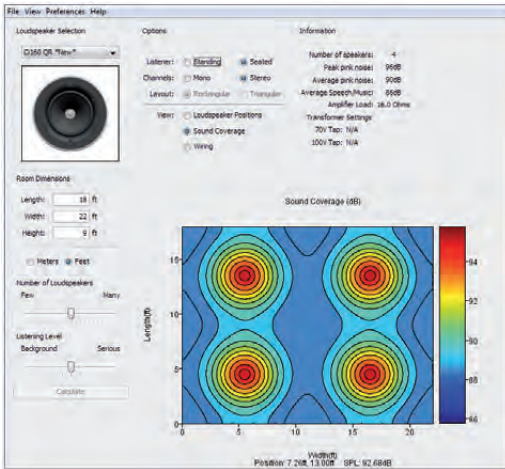

Ci SOFTWARE

Simple to use, with pull-down menus and sliders to define the room size, desired volume and coverage pattern, the KEF Ci Series speaker placement software generates optimum speaker locations, wiring diagrams and sound coverage topography to help you determine the right number of speakers for the area concerned.

www.kef.com/ci_software